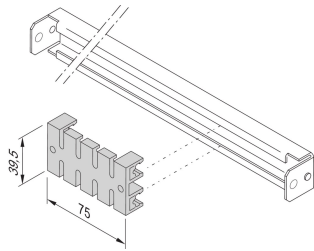

C-Rail Cable Retention Rail

Data Solutions

C-Rails are for better cable management. Installation generally behind the 19" uprights. They are compatible with standard cable clabs.

CERTIFICERINGER

FUNKTIONER

Assembly by clipping onto the C-rail

Assembling of cables with cable ties or Velcro

SPECIFIKATIONER

Table 1/1

Katalognummer	Works With	Bredde	Length	Materiale	Pakke mængde
60118-472	Varistar CP	75mm	39.5mm	Polyamide	5