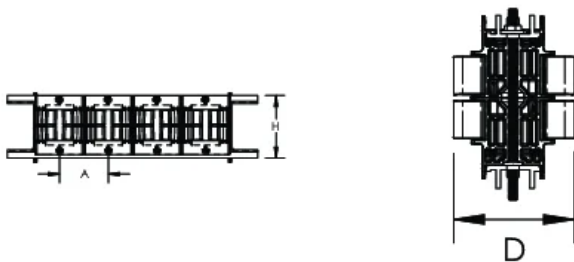

PRODUKTEGENSKABER

Artikelnummer: 508101

Complies With: IEC® 60695-2-11 (Glow Wire Test 960 °C); IEC® 61439.1; IEC® 61914

Dielectric Strength, IEC 61439.1: 3500 VAC @ 1 min

Dielectric Strength, UL: 1500; 1500

Finish: Electrogalvanized

Flammability Rating: UL® 94V-0

Halogen Free Rating: IEC® 60754-1

Insulation Voltage: 1000; 1500

Low Smoke Rating: ISO 5659-2

Materiale: Glass Fibre Reinforced Polyamide; Stål

Working Temperature: -40 to 130°C

A: 87.5mm

Dybde (D): 78.5mm

Height (H): 123.5mm

Conductor Size: 220 mm²; 360 mm²; 545 mm²; 640 mm²

Unit Weight: 1.24kg

Installation Standard: AS 3008; BS 7671; CEI 64-8; CSN; DIN VDE 0100; HD 384; IEC® 60364; NBR 5410; NEN 1010; NFC 15-100; NIBT-NIN; NP (2002); ÔNORM; REBT; RGIE-AREI

YDERLIGERE PRODUKTOPLYSNINGER

Support kit and aluminum profile are sold separately.

When cable tray is used, we recommend installing a Flexbus Support at each extremity, in order to protect the Flexbus Conductor against potential sharp edges of the cable tray.

For ease of installation of the Flexbus Conductors on cable trays, we recommend using cantilever systems in order to have easy and direct access during installation phases.

DIAGRAMS