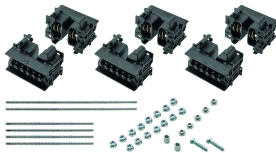

FleXbus Support Kit on Edge 3 Poles, 87.5 mm x 119 mm

Data Solutions

KATALOGNUMMER

FLEXSUPEDG50T

CERTIFICERINGER

FUNKTIONER

Adjustable clip adapts to support different conductor thicknesses (open/closed position)

Strong, mechanical resistance and short-circuit tested as per IEC 61914 up to 67kA rms – 147kA Peak

Adjustable distance between each conductor (12,5 mm pitch)

Installation side-by-side or on top

For use with 3P configuration

Mounting options for ceiling or wall

Mounting options for different cable trays types

Mounting options for horizontal or vertical orientations

PRODUKTEGENSKABER

Artikelnummer: 508101

Complies With: IEC® 60695-2-11 (Glow Wire Test 960 °C); IEC® 61439.1; IEC® 61914

Low Smoke Rating: ISO 5659-2

Materiale: Glass Fibre Reinforced Polyamide; Stål

Working Temperature: -40 to 130°C

A: 87.5mm

Dybde (D): 78.5mm

Height (H): 123.5mm

Conductor Size: 220 mm²; 360 mm²; 545 mm²; 640 mm²