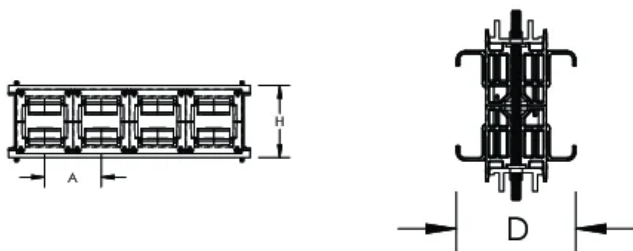

PRODUKTEGENSKABER

Artikelnummer: 508107

Complies With: IEC® 60695-2-11 (Glow Wire Test 960 °C); IEC® 61439.1; IEC® 61914

Dielectric Strength, IEC 61439.1: 3500 VAC @ 1 min

Dielectric Strength, UL: 1500; 1500

Finish: Electrogalvanized

Flammability Rating: UL® 94V-0

Halogen Free Rating: IEC® 60754-1

Insulation Voltage: 1000; 1500

Low Smoke Rating: ISO 5659-2

Materiale: Glass Fibre Reinforced Polyamide; Stål

Working Temperature: -40 to 130°C

A: 138mm

Dybde (D): 78.5mm

Height (H): 125.5mm

Conductor Size: 960 mm²; 1280 mm²; 1810 mm²

Unit Weight: 1.96kg

Installation Standard: AS 3008; BS 7671; CEI 64-8; CSN; DIN VDE 0100; HD 384; IEC® 60364; NBR 5410; NEN 1010; NFC 15-100; NIBT-NIN; NP (2002); ÔNORM; REBT; RGIE-AREI

YDERLIGERE PRODUKTOPLYSNINGER

Support kit and aluminum profile are sold separately.

When cable tray is used, we recommend installing a FleXbus Support at each extremity, in order to protect the FleXbus Conductor against potential sharp edges of the cable tray.

For ease of installation of the FleXbus Conductors on cable trays, we recommend using cantilever systems in order to have easy and direct access during installation phases.

DIAGRAMS