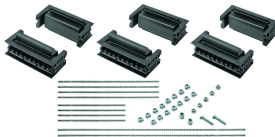

FleXbus Support Kit Flat 3 Poles, 138 mm x 123 mm

Data Solutions

KATALOGNUMMER

FLEXSUPFLA100T

CERTIFICERINGER

FUNKTIONER

Adjustable clip adapts to support different conductor thicknesses

Strong, mechanical resistance and short-circuit tested as per IEC 61914 up to 67kA rms – 147kA Peak

Adjustable distance between each conductor (12,5 mm pitch)

Installation side-by-side or on top

For use with 3P configuration

Mounting options for ceiling or wall

Mounting options for different cable trays types