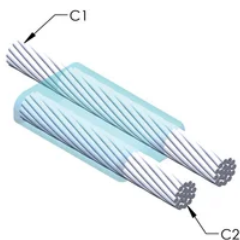

Split Crucible: No

Wear Plates: No

Mold Only: No

Welding Material: 250 or 250PLUSF20, Sold Separately

Handle Clamp: L160, Sold Separately

Frame: Not Required

Price Key: C

Ease of Use: Easy

YDERLIGERE PRODUKTOPLYSNINGER

For applications such as computer room, tunnel or other low-ventilation areas, specify a smokeless nVent ERICO Cadweld Exolon mold. Add an XL prefix to the standard mold part number when ordering (for example, a TAC2Q2Q becomes XLTAC2Q2Q). Similarly, nVent ERICO Cadweld Exolon welding material is also designated by the XL prefix (for example, 150 becomes XL150).

A gap between conductors may be required. See mold tag for more information.

XX-X-XX-XX-L-M-W		
XX	Mold Family	
X	Price Key	
XX	Conductor Code 1	
XX	Conductor Code 2	
L*	Split Crucible	Crucible section is split on molds designed with horizontal opening for easier cleaning
M*	Mold Only	
W*	Wear Plates	Reduce mechanical abrasion of molds at cable entry points

* Empty if none

DIAGRAMS

ADVARSEL

nVent-produkter skal kun installeres og anvendes som angivet i nVents produktvejledninger og træningsmaterialer. Vejledninger er tilgængelige på www.nvent.com og hos din nVent kundeservicerepræsentant. Forkert installation, misbrug,