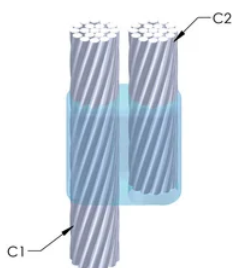

Split Crucible: No

Wear Plates: No

Mold Only: No

Welding Material: 200 or 200PLUSF20, Sold Separately

Handle Clamp: L160, Sold Separately

Price Key: R

Ease of Use: Difficult

YDERLIGERE PRODUKTOPLYSNINGER

For applications such as computer room, tunnel or other low-ventilation areas, specify a smokeless nVent ERICO Cadweld Exolon mold. Add an XL prefix to the standard mold part number when ordering (for example, a TAC2Q2Q becomes XLTAC2Q2Q). Similarly, nVent ERICO Cadweld Exolon welding material is also designated by the XL prefix (for example, 150 becomes XL150).

A gap between conductors may be required. See mold tag for more information.

XX-X-XX-XX-L-M-W		
XX	Mold Family	
X	Price Key	
XX	Conductor Code 1	
XX	Conductor Code 2	
L*	Split Crucible	Crucible section is split on molds designed with horizontal opening for easier cleaning
M*	Mold Only	
W*	Wear Plates	Reduce mechanical abrasion of molds at cable entry points

* Empty if none

DIAGRAMS

ADVARSEL

nVent-produkter skal kun installeres og anvendes som angivet i nVents produktvejledninger og træningsmaterialer. Vejledninger er tilgængelige på www.nvent.com og hos din nVent kundeservicerepræsentant. Forkert installation, misbrug, fejlanvendelse eller anden undladelse af fuldt ud at følge nVents instruktioner og advarsler kan medføre funktionsfejl, materielle skader, alvorlige personskader eller død og/eller ugyldiggøre din garanti.