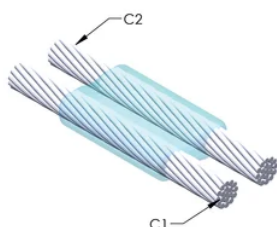

Split Crucible: No

Wear Plates: No

Mold Only: No

Welding Material: 250 or 250PLUSF20, Sold Separately

Handle Clamp: L160, Sold Separately

Frame: Not Required

Price Key: C

Ease of Use: Easy

YDERLIGERE PRODUKTOPLYSNINGER

For applications such as computer room, tunnel or other low-ventilation areas, specify a smokeless nVent ERICO Cadweld Exolon mold. Add an XL prefix to the standard mold part number when ordering (for example, a TAC2Q2Q becomes XLTAC2Q2Q). Similarly, nVent ERICO Cadweld Exolon welding material is also designated by the XL prefix (for example, 150 becomes XL150).

A gap between conductors may be required. See mold tag for more information.

XX-X-XX-XX-L-M-W		
XX	Mold Family	
X	Price Key	
XX	Conductor Code 1	
XX	Conductor Code 2	
L*	Split Crucible	Crucible section is split on molds designed with horizontal opening for easier cleaning
M*	Mold Only	
W*	Wear Plates	Reduce mechanical abrasion of molds at cable entry points

* Empty if none

DIAGRAMS

ADVARSEL

nVent-produkter skal kun installeres og anvendes som angivet i nVents produktvejledninger og træningsmaterialer. Vejledninger er tilgængelige på www.nvent.com og hos din nVent kundeservicerepræsentant. Forkert installation, misbrug,