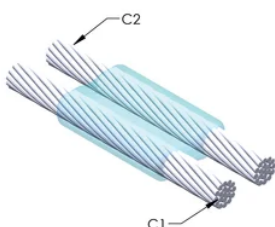

Split Crucible: No

Wear Plates: No

Mold Only: No

Welding Material: 250 or 250PLUSF20, Sold Separately

Handle Clamp: L160, Sold Separately

Frame: Not Required

Price Key: C

Ease of Use: Easy

YDERLIGERE PRODUKTOPLYSNINGER

For applications such as computer room, tunnel or other low-ventilation areas, specify a smokeless nVent ERICO Cadweld Exolon mold. Add an XL prefix to the standard mold part number when ordering (for example, a TAC2Q2Q becomes XLTAC2Q2Q). Similarly, nVent ERICO Cadweld Exolon welding material is also designated by the XL prefix (for example, 150 becomes XL150).

A gap between conductors may be required. See mold tag for more information.

XX-X-XX-XX-L-M-W		
XX	Mold Family	
X	Price Key	
XX	Conductor Code 1	
XX	Conductor Code 2	
L*	Split Crucible	Crucible section is split on molds designed with horizontal opening for easier cleaning
M*	Mold Only	
W*	Wear Plates	Reduce mechanical abrasion of molds at cable entry points

* Empty if none

DIAGRAMS

ADVARSEL

nVent-produkter skal kun installeres og anvendes som angivet i nVents produktvejledninger og træningsmaterialer. Vejledninger er tilgængelige på www.nvent.com og hos din nVent kundeservicerepræsentant. Forkert installation, misbrug,