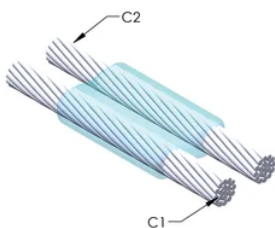

Split Crucible: No

Wear Plates: No

Mold Only: No

Welding Material: 200 x 2 or 400PLUSF20, Sold Separately

Handle Clamp: L159, Sold Separately

Frame: Not Required

Price Key: D

Ease of Use: Easy

YDERLIGERE PRODUKTOPLYSNINGER

For applications such as computer room, tunnel or other low-ventilation areas, specify a smokeless nVent ERICO Cadweld Exolon mold. Add an XL prefix to the standard mold part number when ordering (for example, a TAC2Q2Q becomes XLTAC2Q2Q). Similarly, nVent ERICO Cadweld Exolon welding material is also designated by the XL prefix (for example, 150 becomes XL150).

A gap between conductors may be required. See mold tag for more information.

XX-X-XX-XX-L-M-W		
XX	Mold Family	
X	Price Key	
XX	Conductor Code 1	
XX	Conductor Code 2	
L*	Split Crucible	Crucible section is split on molds designed with horizontal opening for easier cleaning
M*	Mold Only	
W*	Wear Plates	Reduce mechanical abrasion of molds at cable entry points

* Empty if none

DIAGRAMS

ADVARSEL

nVent-produkter skal kun installeres og anvendes som angivet i nVents produktvejledninger og træningsmaterialer. Vejledninger er tilgængelige på www.nvent.com og hos din nVent kundeservicerepræsentant. Forkert installation, misbrug,