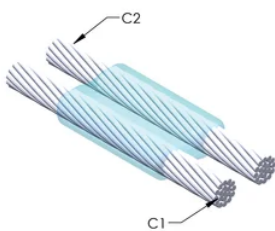

Conductor 1 Outer Diameter, Nominal: 4.11mm

Conductor 2: #8 Solid

Conductor 2 Outer Diameter, Nominal: 3.25mm

Mold Split: Horizontal

Split Crucible: No

Wear Plates: No

Mold Only: No

Welding Material: 25 or 25PLUSF20, Sold Separately

Handle Clamp: Mini EZ Attached

Price Key: T

Ease of Use: Easy

YDERLIGERE PRODUKTOPLYSNINGER

For applications such as computer room, tunnel or other low-ventilation areas, specify a smokeless nVent ERICO Cadweld Exolon mold. Add an XL prefix to the standard mold part number when ordering (for example, a TAC2Q2Q becomes XLTAC2Q2Q). Similarly, nVent ERICO Cadweld Exolon welding material is also designated by the XL prefix (for example, 150 becomes XL150).

A gap between conductors may be required. See mold tag for more information.

XX-X-XX-XX-L-M-W		
XX	Mold Family	
X	Price Key	
XX	Conductor Code 1	
XX	Conductor Code 2	
L*	Split Crucible	Crucible section is split on molds designed with horizontal opening for easier cleaning
M*	Mold Only	
W*	Wear Plates	Reduce mechanical abrasion of molds at cable entry points

* Empty if none

DIAGRAMS