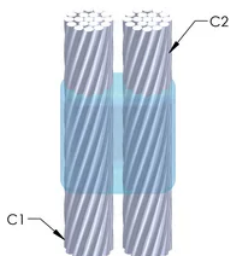

Split Crucible: No

Wear Plates: Yes

Number of Wear Plate Sets: 2

Mold Only: No

Welding Material: 250 or 250PLUSF20, Sold Separately

Handle Clamp: L160, Sold Separately

Price Key: R

Ease of Use: Difficult

YDERLIGERE PRODUKTOPLYSNINGER

For applications such as computer room, tunnel or other low-ventilation areas, specify a smokeless nVent ERICO Cadweld Exolon mold. Add an XL prefix to the standard mold part number when ordering (for example, a TAC2Q2Q becomes XLTAC2Q2Q). Similarly, nVent ERICO Cadweld Exolon welding material is also designated by the XL prefix (for example, 150 becomes XL150).

A gap between conductors may be required. See mold tag for more information.

XX-X-XX-XX-L-M-W		
XX	Mold Family	
X	Price Key	
XX	Conductor Code 1	
XX	Conductor Code 2	
L*	Split Crucible	Crucible section is split on molds designed with horizontal opening for easier cleaning
M*	Mold Only	
W*	Wear Plates	Reduce mechanical abrasion of molds at cable entry points

* Empty if none

DIAGRAMS

ADVARSEL

nVent-produkter skal kun installeres og anvendes som angivet i nVents produktvejledninger og træningsmaterialer. Vejledninger er tilgængelige på www.nvent.com og hos din nVent kundeservicerepræsentant. Forkert installation, misbrug,