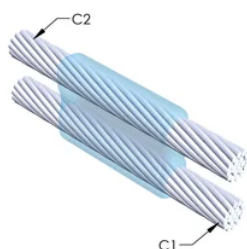

Wear Plates: No

Mold Only: No

Welding Material: 65 or 65PLUSF20, Sold Separately

Handle Clamp: L160, Sold Separately

Price Key: C

Ease of Use: Preferred

YDERLIGERE PRODUKTOPLYSNINGER

For applications such as computer room, tunnel or other low-ventilation areas, specify a smokeless nVent ERICO Cadweld Exolon mold. Add an XL prefix to the standard mold part number when ordering (for example, a TAC2Q2Q becomes XLTAC2Q2Q). Similarly, nVent ERICO Cadweld Exolon welding material is also designated by the XL prefix (for example, 150 becomes XL150).

A gap between conductors may be required. See mold tag for more information.

XX-X-XX-XX-L-M-W		
XX	Mold Family	
X	Price Key	
XX	Conductor Code 1	
XX	Conductor Code 2	
L*	Split Crucible	Crucible section is split on molds designed with horizontal opening for easier cleaning
M*	Mold Only	
W*	Wear Plates	Reduce mechanical abrasion of molds at cable entry points

* Empty if none

DIAGRAMS

ADVARSEL

nVent-produkter skal kun installeres og anvendes som angivet i nVents produktvejledninger og træningsmaterialer. Vejledninger er tilgængelige på www.nvent.com og hos din nVent kundeservicerepræsentant. Forkert installation, misbrug, fejlanvendelse eller anden unladelse af fuldt ud at følge nVents instruktioner og advarsler kan medføre funktionsfejl, materielle skader, alvorlige personskader eller død og/eller ugyldiggøre din garanti.