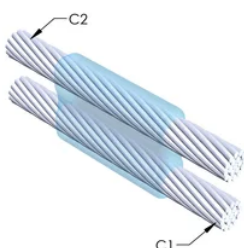

Split Crucible: No

Wear Plates: Yes

Number of Wear Plate Sets: 2

Mold Only: No

Welding Material: 250 or 250PLUSF20, Sold Separately

Handle Clamp: L160, Sold Separately

Price Key: C

Ease of Use: Preferred

YDERLIGERE PRODUKTOPLYSNINGER

For applications such as computer room, tunnel or other low-ventilation areas, specify a smokeless nVent ERICO Cadweld Exolon mold. Add an XL prefix to the standard mold part number when ordering (for example, a TAC2Q2Q becomes XLTAC2Q2Q). Similarly, nVent ERICO Cadweld Exolon welding material is also designated by the XL prefix (for example, 150 becomes XL150).

A gap between conductors may be required. See mold tag for more information.

XX-X-XX-XX-L-M-W		
XX	Mold Family	
X	Price Key	
XX	Conductor Code 1	
XX	Conductor Code 2	
L*	Split Crucible	Crucible section is split on molds designed with horizontal opening for easier cleaning
M*	Mold Only	
W*	Wear Plates	Reduce mechanical abrasion of molds at cable entry points

* Empty if none

DIAGRAMS

ADVARSEL

nVent-produkter skal kun installeres og anvendes som angivet i nVents produktvejledninger og træningsmaterialer. Vejledninger er tilgængelige på www.nvent.com og hos din nVent kundeservicerepræsentant. Forkert installation, misbrug,