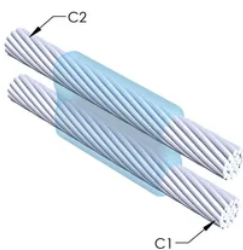

Conductor 1: 70 mm² Concentric

Conductor 1 Outer Diameter, Nominal: 10.92mm

Conductor 2: 70 mm² Concentric

Conductor 2 Outer Diameter, Nominal: 10.92mm

Mold Split: Vertical

Split Crucible: No

Wear Plates: No

Mold Only: No

Welding Material: 115 or 115PLUSF20, Sold Separately

Handle Clamp: L160, Sold Separately

Price Key: C

Ease of Use: Preferred

YDERLIGERE PRODUKTOPLYSNINGER

For applications such as computer room, tunnel or other low-ventilation areas, specify a smokeless nVent ERICO Cadweld Exolon mold. Add an XL prefix to the standard mold part number when ordering (for example, a TAC2Q2Q becomes XLTAC2Q2Q). Similarly, nVent ERICO Cadweld Exolon welding material is also designated by the XL prefix (for example, 150 becomes XL150).

A gap between conductors may be required. See mold tag for more information.

XX-X-XX-XX-L-M-W		
XX	Mold Family	
X	Price Key	
XX	Conductor Code 1	
XX	Conductor Code 2	
L*	Split Crucible	Crucible section is split on molds designed with horizontal opening for easier cleaning
M*	Mold Only	
W*	Wear Plates	Reduce mechanical abrasion of molds at cable entry points

* Empty if none

DIAGRAMS