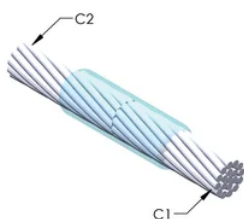

Split Crucible: No

Wear Plates: No

Mold Only: No

Welding Material: 250 x 3 or 750PLUSF20, Sold Separately

Handle Clamp: L159, Sold Separately

Price Key: D

Ease of Use: Preferred

YDERLIGERE PRODUKTOPLYSNINGER

For applications such as computer room, tunnel or other low-ventilation areas, specify a smokeless nVent ERICO Cadweld Exolon mold. Add an XL prefix to the standard mold part number when ordering (for example, a TAC2Q2Q becomes XLTAC2Q2Q). Similarly, nVent ERICO Cadweld Exolon welding material is also designated by the XL prefix (for example, 150 becomes XL150).

A gap between conductors may be required. See mold tag for more information.

XX-X-XX-XX-L-M-W		
XX	Mold Family	
X	Price Key	
XX	Conductor Code 1	
XX	Conductor Code 2	
L*	Split Crucible	Crucible section is split on molds designed with horizontal opening for easier cleaning
M*	Mold Only	
W*	Wear Plates	Reduce mechanical abrasion of molds at cable entry points

* Empty if none

DIAGRAMS

ADVARSEL

nVent-produkter skal kun installeres og anvendes som angivet i nVents produktvejledninger og træningsmaterialer. Vejledninger er tilgængelige på www.nvent.com og hos din nVent kundeservicerepræsentant. Forkert installation, misbrug, fejlanvendelse eller anden unndladelse af fuldt ud at følge nVents instruktioner og advarsler kan medføre funktionsfejl, materielle skader, alvorlige personskader eller død og/eller ugyldiggøre din garanti.