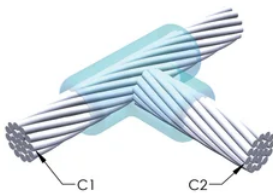

Conductor 1 Outer Diameter, Nominal: 7.34mm

Conductor 2: #1 Solid

Conductor 2 Outer Diameter, Nominal: 7.34mm

Mold Split: Horizontal

Split Crucible: No

Wear Plates: No

Mold Only: No

Welding Material: 45 or 45PLUSF20, Sold Separately

Handle Clamp: L160, Sold Separately

Price Key: C

Ease of Use: Preferred

YDERLIGERE PRODUKTOPLYSNINGER

For applications such as computer room, tunnel or other low-ventilation areas, specify a smokeless nVent ERICO Cadweld Exolon mold. Add an XL prefix to the standard mold part number when ordering (for example, a TAC2Q2Q becomes XLTAC2Q2Q). Similarly, nVent ERICO Cadweld Exolon welding material is also designated by the XL prefix (for example, 150 becomes XL150).

A gap between conductors may be required. See mold tag for more information.

XX-X-XX-XX-L-M-W		
XX	Mold Family	
X	Price Key	
XX	Conductor Code 1	
XX	Conductor Code 2	
L*	Split Crucible	Crucible section is split on molds designed with horizontal opening for easier cleaning
M*	Mold Only	
W*	Wear Plates	Reduce mechanical abrasion of molds at cable entry points

* Empty if none

DIAGRAMS