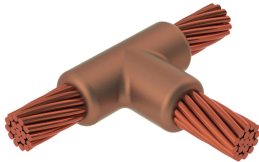

Cable to Cable, TA, #1 Solid, 7.3 mm Conductor 1 OD, #1 Solid, 7.3 mm Conductor 2 OD

Data Solutions

KATALOGNUMMER

TAC1X1X

nVent ERICO Cadweld graphite molds are designed and engineered for thousands of connection styles and conductor combinations.

CERTIFICERINGER

FUNKTIONER

Forms a permanent, low resistance connection

Provides a molecular bond

nVent ERICO Cadweld Exothermic Connections are rated with the same current capacity as the conductor

Portable installation equipment with no external source of power required

Installers can be easily trained to make nVent ERICO Cadweld Exothermic Connections

Connections can be visually inspected

PRODUKTEGENSKABER

Mold Family: TA Mold Family

Conductor 1: #1 Solid

Conductor 1 Outer Diameter, Nominal: 7.34mm

Conductor 2: #1 Solid

Conductor 2 Outer Diameter, Nominal: 7.34mm

Mold Split: Horizontal

Split Crucible: No

Wear Plates: No

Mold Only: No

Welding Material: 45 or 45PLUSF20, Sold Separately

Handle Clamp: L160, Sold Separately