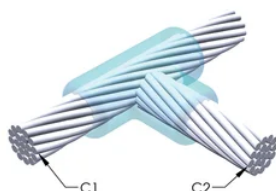

Mold Split: Horizontal

Split Crucible: No

Wear Plates: No

Mold Only: No

Welding Material: 150 or 150PLUSF20, Sold Separately

Handle Clamp: L160, Sold Separately

Price Key: C

Ease of Use: Preferred

YDERLIGERE PRODUKTOPLYSNINGER

For applications such as computer room, tunnel or other low-ventilation areas, specify a smokeless nVent ERICO Cadweld Exolon mold. Add an XL prefix to the standard mold part number when ordering (for example, a TAC2Q2Q becomes XLTAC2Q2Q). Similarly, nVent ERICO Cadweld Exolon welding material is also designated by the XL prefix (for example, 150 becomes XL150).

A gap between conductors may be required. See mold tag for more information.

XX-X-XX-XX-L-M-W		
XX	Mold Family	
X	Price Key	
XX	Conductor Code 1	
XX	Conductor Code 2	
L*	Split Crucible	Crucible section is split on molds designed with horizontal opening for easier cleaning
M*	Mold Only	
W*	Wear Plates	Reduce mechanical abrasion of molds at cable entry points

* Empty if none

DIAGRAMS

ADVARSEL

nVent-produkter skal kun installeres og anvendes som angivet i nVents produktvejledninger og træningsmaterialer. Vejledninger er tilgængelige på www.nvent.com og hos din nVent kundeservicerepræsentant. Forkert installation, misbrug, fejlanvendelse eller anden unladelse af fuldt ud at følge nVents instruktioner og advarsler kan medføre funktionsfejl, materielle skader, alvorlige personskader eller død og/eller ugyldiggøre din garanti.