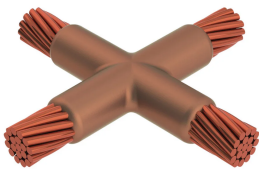

Cable to Cable, XA, 60 mm² Solid, 10 mm Conductor 1 OD, 60 mm² Solid, 10 mm Conductor 2 OD

Data Solutions

KATALOGNUMMER

XACL9L9

nVent ERICO Cadweld graphite molds are designed and engineered for thousands of connection styles and conductor combinations.

CERTIFICERINGER

FUNKTIONER

Forms a permanent, low resistance connection

Provides a molecular bond

nVent ERICO Cadweld Exothermic Connections are rated with the same current capacity as the conductor

Portable installation equipment with no external source of power required

Installers can be easily trained to make nVent ERICO Cadweld Exothermic Connections

Connections can be visually inspected

PRODUKTEGENSKABER

Mold Family: XA Mold Family

Conductor 1: 60 mm² Solid

Conductor 1 Outer Diameter, Nominal: 10mm

Conductor 2: 60 mm² Solid

Conductor 2 Outer Diameter, Nominal: 10mm

Mold Split: Horizontal

Split Crucible: No

Wear Plates: No

Mold Only: No

Welding Material: 115 or 115PLUSF20, Sold Separately

Handle Clamp: L160, Sold Separately