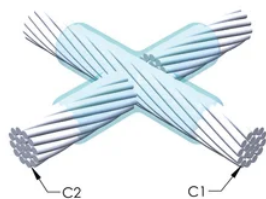

ADVARSEL

---

nVent-produkter skal kun installeres og anvendes som angivet i nVents produktvejledninger og træningsmaterialer. Vejledninger er tilgængelige på www.nvent.com og hos din nVent kundeservicerepræsentant. Forkert installation, misbrug, fejlanvendelse eller anden undladelse af fuldt ud at følge nVents instruktioner og advarsler kan medføre funktionsfejl, materielle skader, alvorlige personskader eller død og/eller ugyldiggøre din garanti.

Vores kraftfulde portefølje af mærker:

CADDY ERICO HOFFMAN ILSCO SCHROFF TRACHTE