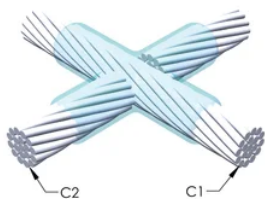

DIAGRAMS

ADVARSEL

---

nVent-produkter skal kun installeres og anvendes som angivet i nVents produktvejledninger og træningsmaterialer. Vejledninger er tilgængelige på www.nvent.com og hos din nVent kundeservicerepræsentant. Forkert installation, misbrug, fejlanvendelse eller anden unkladelse af fuldt ud at følge nVents instruktioner og advarsler kan medføre funktionsfejl, materielle skader, alvorlige personskader eller død og/eller ugyldiggøre din garanti.

Vores kraftfulde portefølje af mærker:

CADDY ERICO HOFFMAN ILSCO SCHROFF TRACHTE