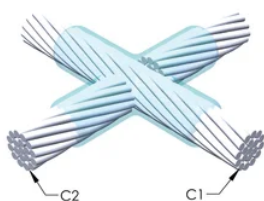

Split Crucible: No

Wear Plates: No

Mold Only: No

Welding Material: 200 or 200PLUSF20, Sold Separately

Handle Clamp: L160, Sold Separately

Price Key: C

Ease of Use: Preferred

YDERLIGERE PRODUKTOPLYSNINGER

For applications such as computer room, tunnel or other low-ventilation areas, specify a smokeless nVent ERICO Cadweld Exolon mold. Add an XL prefix to the standard mold part number when ordering (for example, a TAC2Q2Q becomes XLTAC2Q2Q). Similarly, nVent ERICO Cadweld Exolon welding material is also designated by the XL prefix (for example, 150 becomes XL150).

A gap between conductors may be required. See mold tag for more information.

XX-X-XX-XX-L-M-W		
XX	Mold Family	
X	Price Key	
XX	Conductor Code 1	
XX	Conductor Code 2	
L*	Split Crucible	Crucible section is split on molds designed with horizontal opening for easier cleaning
M*	Mold Only	
W*	Wear Plates	Reduce mechanical abrasion of molds at cable entry points

* Empty if none

DIAGRAMS

ADVARSEL

nVent-produkter skal kun installeres og anvendes som angivet i nVents produktvejledninger og træningsmaterialer. Vejledninger er tilgængelige på www.nvent.com og hos din nVent kundeservicerepræsentant. Forkert installation, misbrug, fejlanvendelse eller anden undladelse af fuldt ud at følge nVents instruktioner og advarsler kan medføre funktionsfejl, materielle skader, alvorlige personskader eller død og/eller ugyldiggøre din garanti.