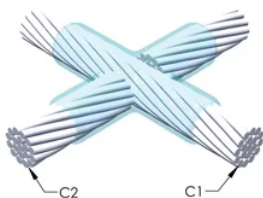

Mold Split: Horizontal

Split Crucible: No

Wear Plates: No

Mold Only: No

Welding Material: 500 or 500PLUSF20, Sold Separately

Handle Clamp: L159, Sold Separately

Price Key: D

Ease of Use: Preferred

YDERLIGERE PRODUKTOPLYSNINGER

For applications such as computer room, tunnel or other low-ventilation areas, specify a smokeless nVent ERICO Cadweld Exolon mold. Add an XL prefix to the standard mold part number when ordering (for example, a TAC2Q2Q becomes XLTAC2Q2Q). Similarly, nVent ERICO Cadweld Exolon welding material is also designated by the XL prefix (for example, 150 becomes XL150).

A gap between conductors may be required. See mold tag for more information.

XX-X-XX-XX-L-M-W		
XX	Mold Family	
X	Price Key	
XX	Conductor Code 1	
XX	Conductor Code 2	
L*	Split Crucible	Crucible section is split on molds designed with horizontal opening for easier cleaning
M*	Mold Only	
W*	Wear Plates	Reduce mechanical abrasion of molds at cable entry points

* Empty if none

DIAGRAMS

ADVARSEL

nVent-produkter skal kun installeres og anvendes som angivet i nVents produktvejledninger og træningsmaterialer. Vejledninger er tilgængelige på www.nvent.com og hos din nVent kundeservicerepræsentant. Forkert installation, misbrug,