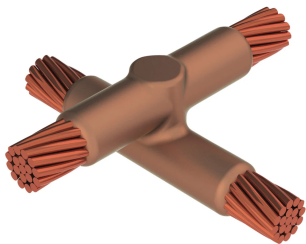

Cable to Cable, XB, 14.2 mm Ground Wire, 14.2 mm Conductor 1 OD, 14.2 mm Ground Wire, 14.2 mm Conductor 2 OD

Data Solutions

KATALOGNUMMER

XB4T4T4

nVent ERICO Cadweld graphite molds are designed and engineered for thousands of connection styles and conductor combinations.

CERTIFICERINGER

FUNKTIONER

Forms a permanent, low resistance connection

Provides a molecular bond

nVent ERICO Cadweld Exothermic Connections are rated with the same current capacity as the conductor

Portable installation equipment with no external source of power required

Installers can be easily trained to make nVent ERICO Cadweld Exothermic Connections

Connections can be visually inspected

PRODUKTEGENSKABER

Mold Family: XB Mold Family

Conductor 1: 14.2 mm Ground Wire

Conductor 1 Outer Diameter, Nominal: 14.22mm

Conductor 2: 14.2 mm Ground Wire

Conductor 2 Outer Diameter, Nominal: 14.22mm

Mold Split: Vertical and Horizontal

Split Crucible: No

Wear Plates: No

Mold Only: No

Welding Material: 500 or 500PLUSF20, Sold Separately