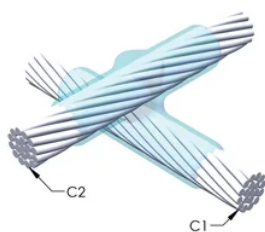

Split Crucible: No

Wear Plates: No

Mold Only: No

Welding Material: 500 or 500PLUSF20, Sold Separately

Handle Clamp: L164, Sold Separately

Price Key: 4

Ease of Use: Preferred

YDERLIGERE PRODUKTOPLYSNINGER

For applications such as computer room, tunnel or other low-ventilation areas, specify a smokeless nVent ERICO Cadweld Exolon mold. Add an XL prefix to the standard mold part number when ordering (for example, a TAC2Q2Q becomes XLTAC2Q2Q). Similarly, nVent ERICO Cadweld Exolon welding material is also designated by the XL prefix (for example, 150 becomes XL150).

A gap between conductors may be required. See mold tag for more information.

XX-X-XX-XX-L-M-W		
XX	Mold Family	
X	Price Key	
XX	Conductor Code 1	
XX	Conductor Code 2	
L*	Split Crucible	Crucible section is split on molds designed with horizontal opening for easier cleaning
M*	Mold Only	
W*	Wear Plates	Reduce mechanical abrasion of molds at cable entry points

* Empty if none

DIAGRAMS

ADVARSEL

nVent-produkter skal kun installeres og anvendes som angivet i nVents produktvejledninger og træningsmaterialer. Vejledninger er tilgængelige på www.nvent.com og hos din nVent kundeservicerepræsentant. Forkert installation, misbrug, fejlanvendelse eller anden unkladelse af fuldt ud at følge nVents instruktioner og advarsler kan medføre funktionsfejl, materielle skader, alvorlige personskader eller død og/eller ugyldiggøre din garanti.