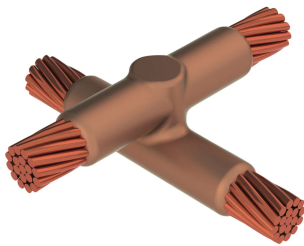

Cable to Cable, XB, 15.6 mm Ground Wire, 15.6 mm Conductor 1 OD, 15.6 mm Ground Wire, 15.6 mm Conductor 2 OD

Data Solutions

KATALOGNUMMER

XB4T5T5

nVent ERICO Cadweld graphite molds are designed and engineered for thousands of connection styles and conductor combinations.

FUNKTIONER

Forms a permanent, low resistance connection

Provides a molecular bond

nVent ERICO Cadweld Exothermic Connections are rated with the same current capacity as the conductor

Portable installation equipment with no external source of power required

Installers can be easily trained to make nVent ERICO Cadweld Exothermic Connections

Connections can be visually inspected

PRODUKTEGENSKABER

Mold Family: XB Mold Family

Conductor 1: 15.6 mm Ground Wire

Conductor 1 Outer Diameter, Nominal: 15.6mm

Conductor 2: 15.6 mm Ground Wire

Conductor 2 Outer Diameter, Nominal: 15.6mm

Mold Split: Vertical and Horizontal

Split Crucible: No

Wear Plates: No

Mold Only: No

Welding Material: 500 or 500PLUSF20, Sold Separately