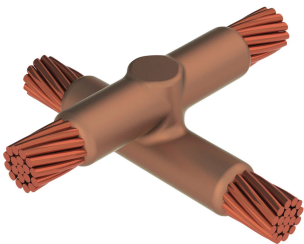

Cable to Cable, XB, 2/0 Concentric, 10.6 mm Conductor 1 OD, 4/0 Concentric, 13.4 mm Conductor 2 OD, Mold Only

Data Solutions

KATALOGNUMMER

XBM2G2QM

nVent ERICO Cadweld graphite molds are designed and engineered for thousands of connection styles and conductor combinations.

CERTIFICERINGER

FUNKTIONER

Forms a permanent, low resistance connection

Provides a molecular bond

nVent ERICO Cadweld Exothermic Connections are rated with the same current capacity as the conductor

Portable installation equipment with no external source of power required

Installers can be easily trained to make nVent ERICO Cadweld Exothermic Connections

Connections can be visually inspected

PRODUKTEGENSKABER

Mold Family: XB Mold Family

Conductor 1: 2/0 Concentric

Conductor 1 Outer Diameter, Nominal: 10.62mm

Conductor 2: 4/0 Concentric

Conductor 2 Outer Diameter, Nominal: 13.41mm

Mold Split: Vertical and Horizontal

Split Crucible: No

Wear Plates: No

Mold Only: Yes

Welding Material: 200 or 200PLUSF20, Sold Separately