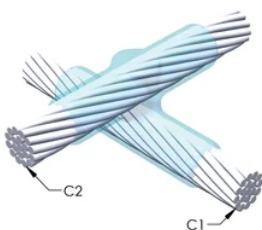

Conductor 1: 4/0 Concentric

Conductor 1 Outer Diameter, Nominal: 13.41mm

Conductor 2: 4/0 Concentric

Conductor 2 Outer Diameter, Nominal: 13.41mm

Mold Split: Horizontal

Split Crucible: No

Wear Plates: No

Mold Only: No

Welding Material: 250 or 250PLUSF20, Sold Separately

Handle Clamp: L160, Sold Separately

Price Key: Q

Ease of Use: Preferred

YDERLIGERE PRODUKTOPLYSNINGER

For applications such as computer room, tunnel or other low-ventilation areas, specify a smokeless nVent ERICO Cadweld Exolon mold. Add an XL prefix to the standard mold part number when ordering (for example, a TAC2Q2Q becomes XLTAC2Q2Q). Similarly, nVent ERICO Cadweld Exolon welding material is also designated by the XL prefix (for example, 150 becomes XL150).

A gap between conductors may be required. See mold tag for more information.

XX-X-XX-XX-L-M-W		
XX	Mold Family	
X	Price Key	
XX	Conductor Code 1	
XX	Conductor Code 2	
L*	Split Crucible	Crucible section is split on molds designed with horizontal opening for easier cleaning
M*	Mold Only	
W*	Wear Plates	Reduce mechanical abrasion of molds at cable entry points

* Empty if none

DIAGRAMS