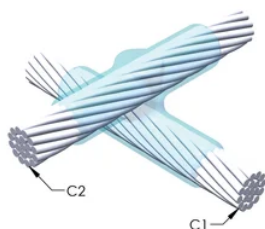

Split Crucible: No

Wear Plates: No

Mold Only: No

Welding Material: 200 x 3 or 600PLUSF20, Sold Separately

Handle Clamp: Not Required

Frame: Attached

Price Key: V

Ease of Use: Preferred

YDERLIGERE PRODUKTOPLYSNINGER

For applications such as computer room, tunnel or other low-ventilation areas, specify a smokeless nVent ERICO Cadweld Exolon mold. Add an XL prefix to the standard mold part number when ordering (for example, a TAC2Q2Q becomes XLTAC2Q2Q). Similarly, nVent ERICO Cadweld Exolon welding material is also designated by the XL prefix (for example, 150 becomes XL150).

A gap between conductors may be required. See mold tag for more information.

XX-X-XX-XX-L-M-W		
XX	Mold Family	
X	Price Key	
XX	Conductor Code 1	
XX	Conductor Code 2	
L*	Split Crucible	Crucible section is split on molds designed with horizontal opening for easier cleaning
M*	Mold Only	
W*	Wear Plates	Reduce mechanical abrasion of molds at cable entry points

* Empty if none

DIAGRAMS

ADVARSEL

nVent-produkter skal kun installeres og anvendes som angivet i nVents produktvejledninger og træningsmaterialer. Vejledninger er tilgængelige på www.nvent.com og hos din nVent kundeservicerepræsentant. Forkert installation, misbrug,