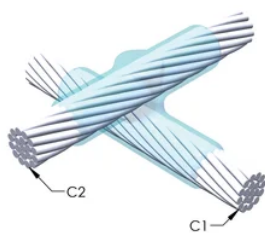

ADVARSEL

---

nVent-produkter skal kun installeres og anvendes som angivet i nVents produktvejledninger og træningsmaterialer. Vejledninger er tilgængelige på www.nvent.com og hos din nVent kundeservicerepræsentant. Forkert installation, misbrug, fejlanvendelse eller anden unkladelse af fuldt ud at følge nVents instruktioner og advarsler kan medføre funktionsfejl, materielle skader, alvorlige personskader eller død og/eller ugyldiggøre din garanti.

Vores kraftfulde portefølje af mærker:

CADDY ERICO HOFFMAN ILSCO SCHROFF TRACHTE