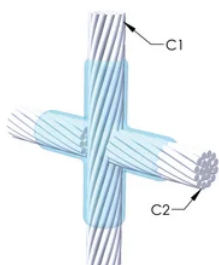

Split Crucible: No

Wear Plates: No

Mold Only: No

Welding Material: 200 or 200PLUSF20, Sold Separately

Handle Clamp: L160, Sold Separately

Frame: Attached

Price Key: E

Ease of Use: Difficult

YDERLIGERE PRODUKTOPLYSNINGER

For applications such as computer room, tunnel or other low-ventilation areas, specify a smokeless nVent ERICO Cadweld Exolon mold. Add an XL prefix to the standard mold part number when ordering (for example, a TAC2Q2Q becomes XLTAC2Q2Q). Similarly, nVent ERICO Cadweld Exolon welding material is also designated by the XL prefix (for example, 150 becomes XL150).

A gap between conductors may be required. See mold tag for more information.

XX-X-XX-XX-L-M-W		
XX	Mold Family	
X	Price Key	
XX	Conductor Code 1	
XX	Conductor Code 2	
L*	Split Crucible	Crucible section is split on molds designed with horizontal opening for easier cleaning
M*	Mold Only	
W*	Wear Plates	Reduce mechanical abrasion of molds at cable entry points

* Empty if none

DIAGRAMS

ADVARSEL

nVent-produkter skal kun installeres og anvendes som angivet i nVents produktvejledninger og træningsmaterialer. Vejledninger er tilgængelige på www.nvent.com og hos din nVent kundeservicerepræsentant. Forkert installation, misbrug,