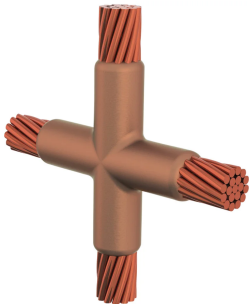

# Cable to Cable, XD, 1/0 Concentric, 9.5 mm Conductor 1 OD, #2 Concentric, 7.4 mm Conductor 2 OD

### XDE2C1V

nVent ERICO Cadweld graphite molds are designed and engineered for thousands of connection styles and conductor combinations.

### FUNKTIONER

Forms a permanent, low resistance connection

Provides a molecular bond

nVent ERICO Cadweld Exothermic Connections are rated with the same current capacity as the conductor

Portable installation equipment with no external source of power required

### PRODUKTEGENSKABER

Mold Family: XD Mold Family

Conductor 1: 1/0 Concentric

Conductor 1 Outer Diameter, Nominal: 9.47mm

Conductor 2: #2 Concentric

Conductor 2 Outer Diameter, Nominal: 7.42mm

Mold Split: Vertical