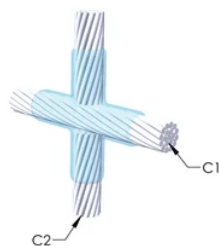

Split Crucible: No

Wear Plates: No

Mold Only: No

Welding Material: 200 or 200PLUSF20, Sold Separately

Handle Clamp: L160, Sold Separately

Frame: Attached

Price Key: E

Ease of Use: Difficult

YDERLIGERE PRODUKTOPLYSNINGER

For applications such as computer room, tunnel or other low-ventilation areas, specify a smokeless nVent ERICO Cadweld Exolon mold. Add an XL prefix to the standard mold part number when ordering (for example, a TAC2Q2Q becomes XLTAC2Q2Q). Similarly, nVent ERICO Cadweld Exolon welding material is also designated by the XL prefix (for example, 150 becomes XL150).

A gap between conductors may be required. See mold tag for more information.

XX-X-XX-XX-L-M-W		
XX	Mold Family	
X	Price Key	
XX	Conductor Code 1	
XX	Conductor Code 2	
L*	Split Crucible	Crucible section is split on molds designed with horizontal opening for easier cleaning
M*	Mold Only	
W*	Wear Plates	Reduce mechanical abrasion of molds at cable entry points

* Empty if none

DIAGRAMS

ADVARSEL

nVent-produkter skal kun installeres og anvendes som angivet i nVents produktvejledninger og træningsmaterialer. Vejledninger er tilgængelige på www.nvent.com og hos din nVent kundeservicerepræsentant. Forkert installation, misbrug, fejlanvendelse eller anden unladelse af fuldt ud at følge nVents instruktioner og advarsler kan medføre funktionsfejl, materielle skader, alvorlige personskader eller død og/eller ugyldiggøre din garanti.