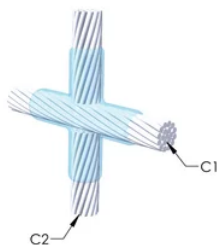

Split Crucible: No

Wear Plates: No

Mold Only: No

Welding Material: 200 or 200PLUSF20, Sold Separately

Handle Clamp: L160, Sold Separately

Frame: Attached

Price Key: E

Ease of Use: Difficult

YDERLIGERE PRODUKTOPLYSNINGER

For applications such as computer room, tunnel or other low-ventilation areas, specify a smokeless nVent ERICO Cadweld Exolon mold. Add an XL prefix to the standard mold part number when ordering (for example, a TAC2Q2Q becomes XLTAC2Q2Q). Similarly, nVent ERICO Cadweld Exolon welding material is also designated by the XL prefix (for example, 150 becomes XL150).

A gap between conductors may be required. See mold tag for more information.

XX-X-XX-XX-L-M-W		
XX	Mold Family	
X	Price Key	
XX	Conductor Code 1	
XX	Conductor Code 2	
L*	Split Crucible	Crucible section is split on molds designed with horizontal opening for easier cleaning
M*	Mold Only	
W*	Wear Plates	Reduce mechanical abrasion of molds at cable entry points

* Empty if none

DIAGRAMS

ADVARSEL

nVent-produkter skal kun installeres og anvendes som angivet i nVents produktvejledninger og træningsmaterialer. Vejledninger er tilgængelige på www.nvent.com og hos din nVent kundeservicerepræsentant. Forkert installation, misbrug,