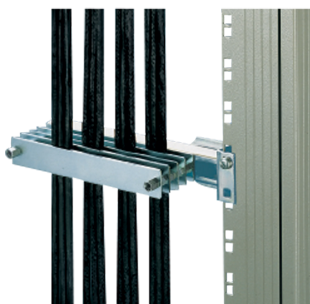

C Profile Sandwich Cable Clamp

Data Solutions

KATALOGNUMMER

20118-740

Sandwich Cable Clamp for C Profile.

CERTIFICERINGER

FUNKTIONER

For cable diameters 4 ... 7 mm, usable width 190 mm

Cable routing in up to 5 planes

PRODUKTEGENSKABER

Product Type: Cable Clamp

Finish: Forzinket Stål

Materiale: Stål

Net Weight: 0.925kg

Pakke mængde: 1

ADVARSEL