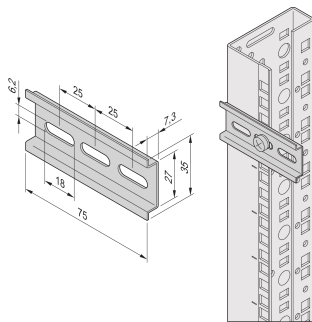

# DIN Rail for Thermostat With Integrated Temperature Sensor

### KATALOGNUMMER

**21120-178**

DIN rail for thermostat or hygostat clamping.

The rail short length is convenient for fixing devices with limited footprint.

### FUNKTIONER

DIN rail (EN 50022) 35 mm with fixing materials kit

Lenght 75 mm

### PRODUKTEGENSKABER

Product Type: DIN Rail

Højde: 7.3mm

Finish: Forzinket Stål

Gross Weight: 0.044kg

Materiale: Stål

Pakke mængde: 1