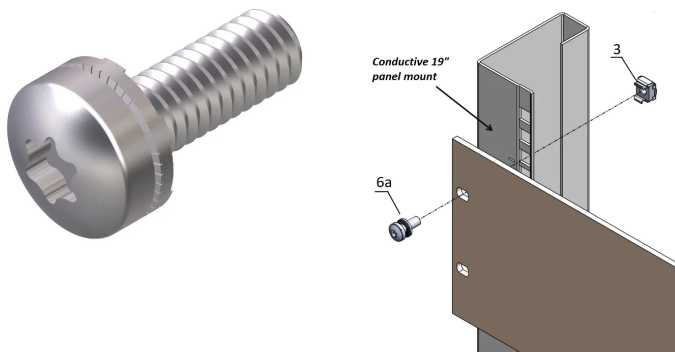

Screw With Captive Nomel Washer, M6 x 16, T30, 100 Pieces

Data Solutions

KATALOGNUMMER

21120-201

Accessory parts like screws, washer and nuts enable the mounting of 19" accessories.

FUNKTIONER

Panhead screw

PRODUKTEGENSKABER

Diameter: 6mm

Length: 16mm

Pakke mængde: 100

Thread Size: M6

Finish: Forzinket Stål

Materiale: Stål

Product Type: Screw

Type: Torx

Works With: Front Panels; Eurorack; Novastar; Varistar; Varistar CP; Chassis

Torque: 5N·m