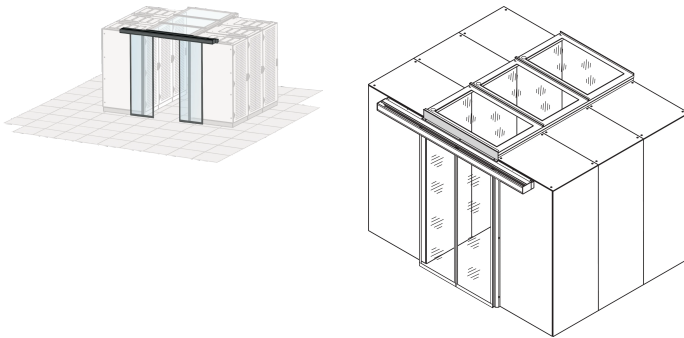

# Aisle Containment Sliding Door, Manual, 1200W, RAL 7021

### KATALOGNUMMER

---

**21130-060**

Aisle closing doors in different versions manual and automatic opening.

### FUNKTIONER

---

Suitable for 2000 and 2200 mm high cabinets

Doors for lateral closure of cabinet row

Black grey (RAL 7021)

Double doors suitable for an aisle width of 1200 mm

Trim is required for 2200 mm high cabinets; please order separately