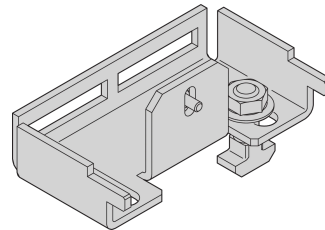

# Aisle Containment Top Cover With Safety Glass, 1200W 800D

### KATALOGNUMMER

21130-589

Top cover in different depths to setup a aisle containment closing.

### FUNKTIONER

Top covers to provide top cover for 2 cabinet rows

Suitable for an aisle width of 1200 mm

A top cover profile can raise the aisle height by 84 mm; please order separately

Top cover can be removed from inside (allows access to lighting and facilitates maintenance works)

## PRODUKTEGENSKABER

---

Type: Aisle Top Cover

Bredde: 800mm

Dybde: 1200mm

Materiale: Stål; Glass

Pakke mængde: 1

Farve: Black Grey