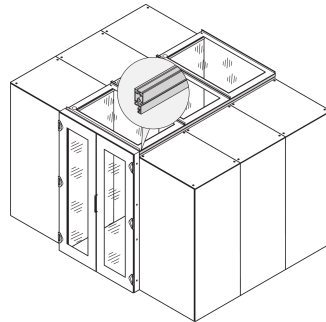

# Aisle Containment Top Cover With Safety Glass, 1200W 800D

### KATALOGNUMMER

21130-589

Top cover in different depths to setup a aisle containment closing.

### FUNKTIONER

Top covers to provide top cover for 2 cabinet rows

Suitable for an aisle width of 1200 mm

A top cover profile can raise the aisle height by 84 mm; please order separately

Top cover can be removed from inside (allows access to lighting and facilitates maintenance works)

## PRODUKTEGENSKABER

---

Type: Aisle Top Cover

Bredde: 800mm

Dybde: 1200mm

Materiale: Stål; Glass

Pakke mængde: 1

Farve: Black Grey