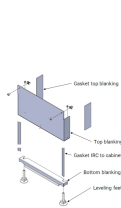

Aisle Containment Door Adapter Panel, for 47 U Rack with 200 mm Plinth, RAL 7021

Data Solutions

KATALOGNUMMER

21630-873

Blanking panels for different aisle containment heights to avoid air leakage at aisle.

FUNKTIONER

Cover to close gaps above the containment door

PRODUKTEGENSKABER

Type: Above Door Filler Panel, Sliding Door

Works With: Aisle Containment

Pakke mængde: 1

Farve: Black Grey

Farvekode: RAL 7021