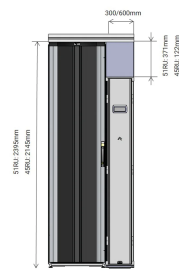

Aisle Containment Door Adapter Panel, for 47 U Rack with 200 mm Plinth, RAL 7021

Data Solutions

KATALOGNUMMER

21630-873

Blanking panels for different aisle containment heights to avoid air leakage at aisle.

FUNKTIONER

Cover to close gaps above the containment door

PRODUKTEGENSKABER

Type: Above Door Filler Panel, Sliding Door