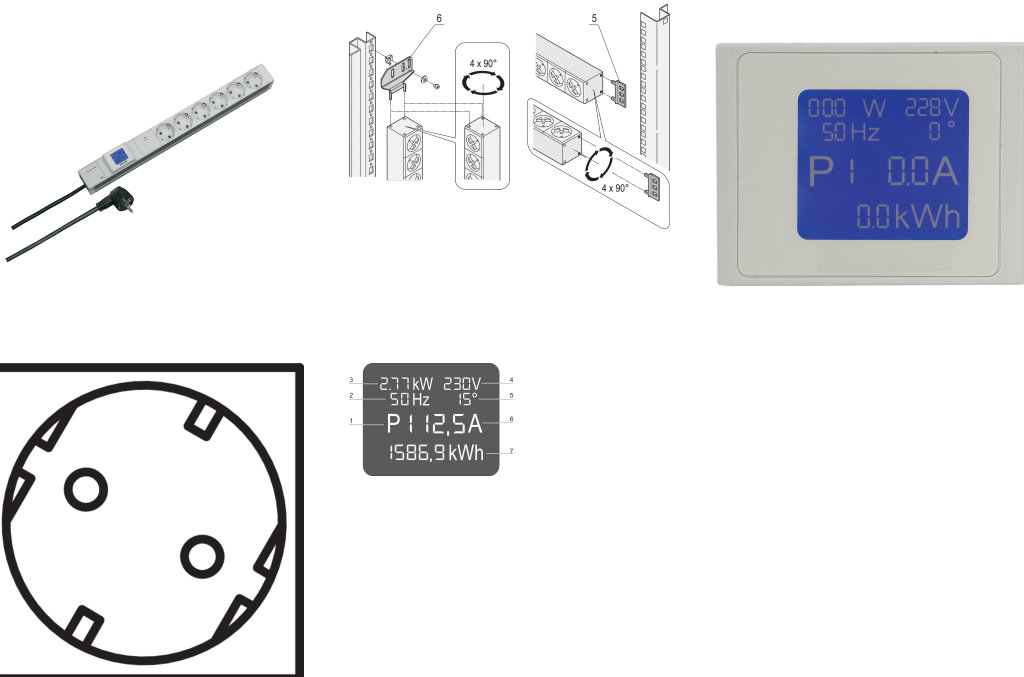

# Socket Strip, SCHUKO/UTE, Local Display, 6 x SCHUKO/UTE Outlets

### KATALOGNUMMER

60110-294

PDU with local power meter. Relevant Power data are shown on an integrated display.

### FUNKTIONER

Integrated measurement and display via local display unit

Socket strips with Schuko sockets

Mounting height 1 U

Socket strips can be rotated through all four directions (in 90° increments) during installation

Spænding AC: 230V

Dybde: 44mm

Finish: Anodized

Gross Weight: 0.886kg

Materiale: Aluminium; Polyamide

Pakke mængde: 1