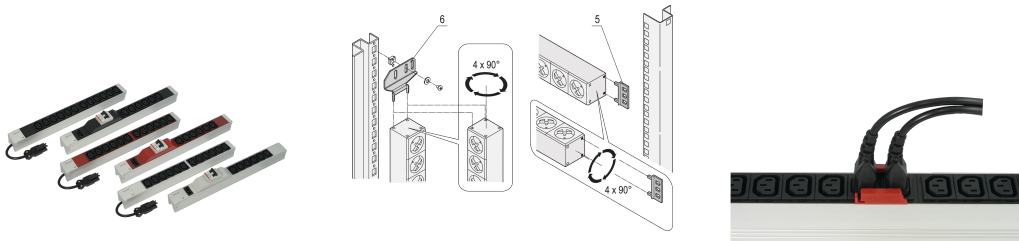

Socket Strip, IEC C13, With Wieland® Input, C13, 6 Sockets, 19", White, With Overcurrent Protection

Data Solutions

KATALOGNUMMER

60110-349

Modular, compact PDU with many function elements. Using a 1 U by 1 U aluminum chassis the PDU can easily be integrated in a rack. The Wieland connector allows easy combination with different power input cords.

CERTIFICERINGER

FUNKTIONER

Input via Wieland® GST 18 plug

Installation height 1 U

In accordance with IEC 60320

Horizontal or vertical mounting

Output via IEC 60320 C-13 sockets

Socket strips can be rotated through all four directions (in 90° increments) during fitting

PRODUKTEGENSKABER

Stiktype: IEC C13

Socket Quantity: 6

Switched Outlets: No

Spænding AC: 230V

Function: Overcurrent Protection

Pakke mængde: 1

Farve: Grey

Dybde: 44mm

Finish: Anodized

Length: 438.5mm

Materiale: Aluminium; Polyamide

Product Type: Socket Strip

Net Weight: 0.87kg

YDERLIGERE PRODUKTOPLYSNINGER

Please order mounting bracket for vertical mounting separately.