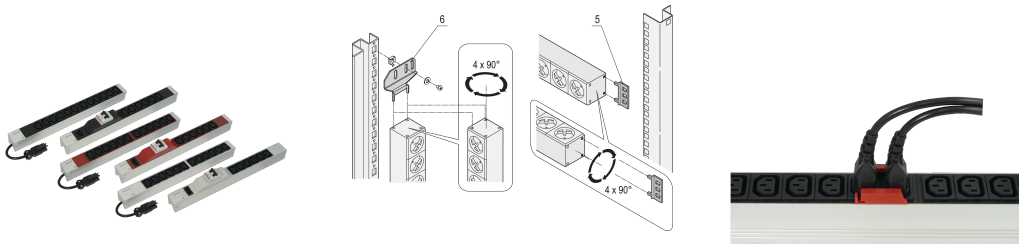

# Socket Strip, IEC C13, With Wieland® Input, C13, 6 Sockets, 19", Black, With Overcurrent Protection

### KATALOGNUMMER

---

60110-350

Modular, compact PDU with many function elements. Using a 1 U by 1 U aluminum chassis the PDU can easily be integrated in a rack. The Wieland connector allows easy combination with different power input cords.

## FUNKTIONER

---

Input via Wieland® GST 18 plug

Installation height 1 U

In accordance with IEC 60320

Horizontal or vertical mounting

Output via IEC 60320 C-13 sockets

Socket strips can be rotated through all four directions (in 90° increments) during fitting

## PRODUKTEGENSKABER

---

Stiktype: IEC C13

Socket Quantity: 6

Switched Outlets: No

Spænding AC: 230V

Function: Overcurrent Protection

Pakke mængde: 1