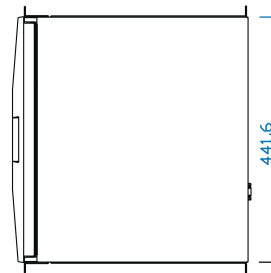

19" Drawer With Keyboard 1 U, Touchpad, RAL 9005, French Keyboard

Data Solutions

KATALOGNUMMER

60118-568

19" rack mountable drawer with keyboard with full extension.

CERTIFICERINGER

FUNKTIONER

Extendable 1 U drawer with keyboard including function keys, number pad, touchpad

Locking at full extension and in the inserted state