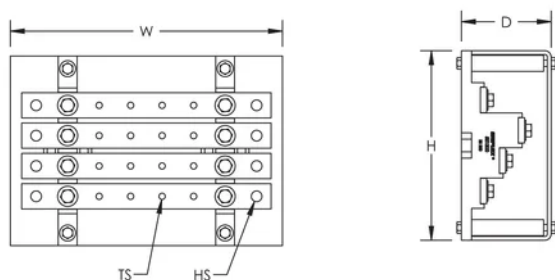

Katalognummer	TR-250A
Max Working Voltage, IEC (Ui)	630
Peak Short Circuit Current (Ipk)	34kA
Short Term Withstand Current (Icw) 1s	17kA
Line Side Number of Connections	2
Load Side Number of Connections	4
Hole Size (HS)	8mm
Thread Size (TS)	M6
Dybde (D)	68mm
Height (H)	150mm
Width (W)	230mm
Unit Weight	1.3kg
Flammability Rating	UL® 94V-0
Complies With	IEC® 60439.1 IEC® 61439.1 IEC® 60695-2-11 (Glow Wire Test 960 °C)

YDERLIGERE PRODUKTOPLYSNINGER

Line side and load side number of connections are per pole.

DIAGRAMS

ADVARSEL

nVent-produkter skal kun installeres og anvendes som angivet i nVents produktvejledninger og træningsmaterialer. Vejledninger er tilgængelige på www.nvent.com og hos din nVent kundeservicerepræsentant. Forkert installation, misbrug, fejlanvendelse eller anden undladelse af fuldt ud at følge nVents instruktioner og advarsler kan medføre funktionsfejl, materielle skader, alvorlige personskader eller død og/eller ugyldiggøre din garanti.