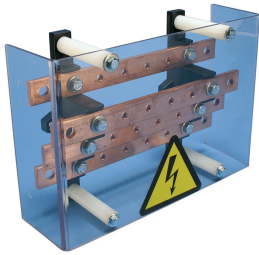

TR Four Pole Distribution Block, 250 A

Data Solutions