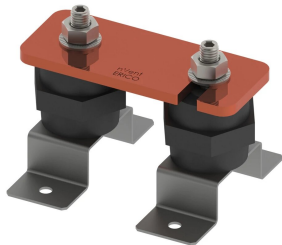

## FUNKTIONER

Allows for quick and easy disconnection of the earthing system to facilitate testing of the earth in isolation

High conductivity, hard drawn, electrolytic tough pitch copper per EN 13601

Includes halogen-free polyamide insulators, stainless steel (EN 1.4401) hardware and mounting brackets

## SPECIFIKATIONER

**Materiale:** Copper

**Complies With:** IEC® EN 62561-1:2017 Class H

Table 1/2

| Katalognummer | Finish | Thread Size (TS) | Height (H) | Length (L) | Width 1 (W1) | Width 2 (W2) |
|---------------|--------|------------------|------------|------------|--------------|--------------|
| DLINKT        | Tinned | M10              | 90 mm      | 125mm      | 100 mm       | 50 mm        |
| DLINKC        | Bare   | M10              | 90 mm      | 125mm      | 100 mm       | 50 mm        |

## YDERLIGERE PRODUKTOPLYSNINGER

Tinned finish is 8 microns according to ASTM B545 Service Class "C" for corrosive environments.