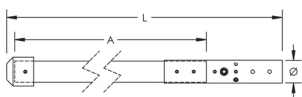

ISOnV Upper Mast Assembly

FUNKTIONER

For use with ISOnV lower masts

Accommodates up to five ISOnV Insulated Conductors

SPECIFIKATIONER

Table 1/1

Katalognummer	Materiale	Length (L)	Diameter (Ø)	A
ISOMASTASSY	Fiberglass	2.5m	50 mm	2.3 mm

DIAGRAMS

ADVARSEL

nVent-produkter skal kun installeres og anvendes som angivet i nVents produktvejledninger og træningsmaterialer. Vejledninger er tilgængelige på www.nvent.com og hos din nVent kundeservicerepræsentant. Forkert installation, misbrug, fejlanvendelse eller anden unkladelse af fuldt ud at følge nVents instruktioner og advarsler kan medføre funktionsfejl, materielle skader, alvorlige personskader eller død og/eller ugyldiggøre din garanti.