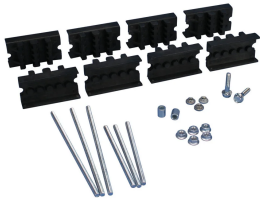

CABS Module Kit with Neutral

CERTIFICERINGER

FUNKTIONER

Modules provide flexibility to select distance between phases and supports

Installs quickly and easily

Halogen free insulators

RoHS compliant

SPECIFIKATIONER

| | |
|--|---|
| Typical Application Current Rating: | 400 - 4500 A |
| Max Working Voltage, IEC (Ui): | 1000;1500 |
| Working Temperature: | -40 to 130 °C |
| Finish: | Electrogalvanized |
| Materiale: | Stål;Glass Fibre Reinforced Polyamide |
| Complies With: | IEC® 60439.1;IEC® 61439.1;IEC® 60695-2-11 (Glow Wire Test 960 °C) |
| Flammability Rating: | UL® 94V-0 |

| | | | | | | |
|----------------|--------|-------|-------------|-------|------|--------|
| CABS4-5TN-MOD | 549340 | 1 - 4 | 30 - 125 mm | 5 mm | 39mm | 75 mm |
| CABS2-10TN-MOD | 549350 | 1 - 2 | 30 - 120 mm | 10 mm | 39mm | 75 mm |
| CABS3-10TN-MOD | 549360 | 1 - 3 | 30 - 120 mm | 10 mm | 39mm | 100 mm |