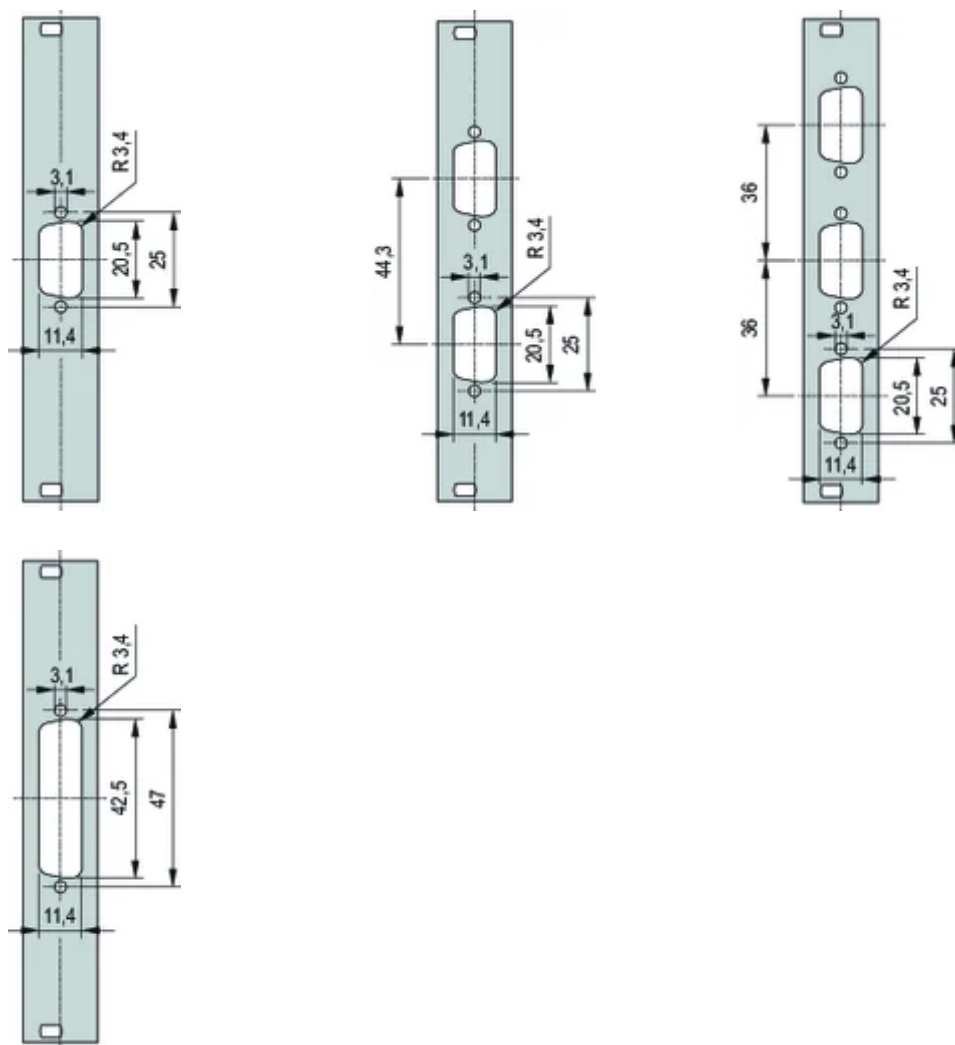

DIAGRAMS

ADVARSEL

---

nVent-produkter skal kun installeres og anvendes som angivet i nVents produktvejledninger og træningsmaterialer. Vejledninger er tilgængelige på www.nvent.com og hos din nVent kundeservicerepræsentant. Forkert installation, misbrug, fejlanvendelse eller anden undladelse af fuldt ud at følge nVents instruktioner og advarsler kan medføre funktionsfejl, materielle skader, alvorlige personskader eller død og/eller ugyldiggøre din garanti.