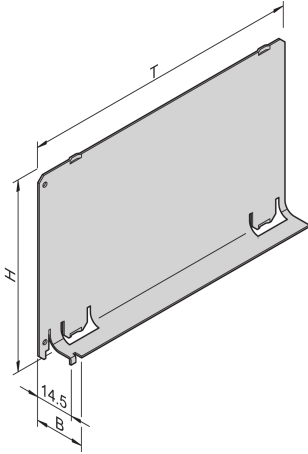

Air Baffle Without Front Panel

The air baffle without a partial front panel can be combined with a front panel that covers the complete width. It covers an empty slot to eliminate an air leak.

CERTIFICERINGER

FUNKTIONER

Air baffles eliminate air leaks from empty slots

Cover is pushed into the guide rail

SPECIFIKATIONER

- Product Type:** Air Baffle
- Materiale:** Aluminium
- Produktfamilie:** EuropacPRO; RatiopacPRO; RatiopacPRO AIR; CompacPRO; PropacPRO; Inpac
- Type:** Without Front Panel