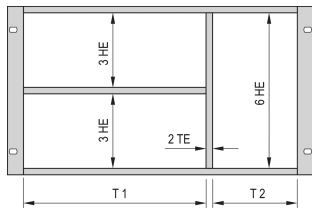

Combined Mounting Kit for Chassis

The combined mounting enable the option to split a 6 U high subrack or case in 2 x 3 U and 6 U sections. Different versions are available.

CERTIFICERINGER

FUNKTIONER

Designed to accept Euroboards (100 mm high) and double Euroboards (233.35 mm high)

Subdivision of the 6 U assembly area into: 2 x 3 U, 1 x 6 U

SPECIFIKATIONER

Rack Height:	6U
Type:	Combined
Produktfamilie:	EuropacPRO
Product Type:	Mounting Kit
Works With:	Subracks

Table 1/1

Katalognummer	Pakke mængde	Rack Width 1	Rack Width 2	Materiale
24562-440	1	40HP	42HP	Aluminium, Zinc Alloy
24562-442	1	42HP	40HP	Aluminium, Zinc Alloy
24562-484	1	84HP		Aluminium, Zinc Alloy
24562-420	1	20HP	62HP	Aluminium, Zinc Alloy
24562-463	1	63HP	19HP	Aluminium, Zinc Alloy

YDERLIGERE PRODUKTOPLYSNINGER

Please order separately: Front panel 6 U, 2 HP to cover the strut.

The following guide rails cannot be used: type "accessory", type "accessory, strengthened" and type "for 4.4" PCB".