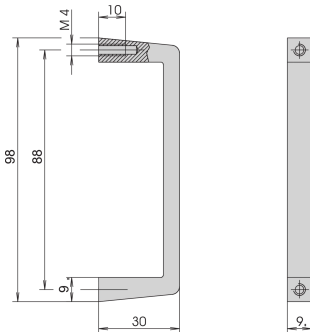

Front Handle, Width 9 mm, Height 98 mm

KATALOGNUMMER

10501-003

Slim Aluminium profile front handle, 9 mm. The assembly of the handle will be done from the rear side.

CERTIFICERINGER

FUNKTIONER

Static load-carrying capacity 30 kg/pair

The assembly of the handle will be done from the rear side

PRODUKTEGENSKABER

Product Type: Handle

Works With: Subracks; Chassis; Front Panels

Håndtagstype: Straight

Bredde: 9mm

Materiale: Aluminium

Farve: Silver

Static Load: 30kg

Pakke mængde: 1

Finish: Anodized

YDERLIGERE PRODUKTOPLYSNINGER

Please take into consideration that deliveries may be carried out in the stated SPQs (SPQ, e.g. 5 pieces, 10 pieces, 50 pieces, etc.). Differing order quantities (e.g. 2 pieces) may be changed to the next possible delivery quantity = Standard Pack Quantity.