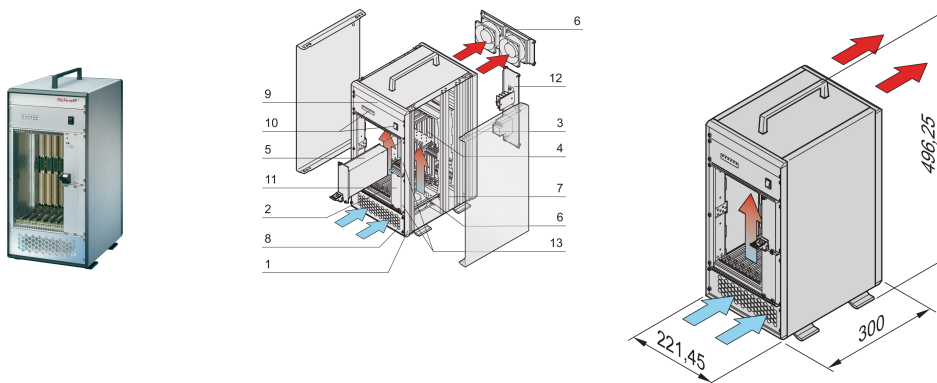

## KATALOGNUMMER

**10836-045**

VME64 tower system for 7 VME64x boards 6 U, 160 mm. The power for the system is created by a pluggable power supply. A fan control module monitors the fans, the temperature and voltage.

## FUNKTIONER

System in accordance with IEC 60297-3-101, 102, 103; IEEE 1101.1, 1101.10/11; backplane conforms to VITA 1.1-1997

Pluggable PSU, 19" form factor, 300 W; a second PSU can optionally be fitted

Backplane VME64x 7 slot, 6 U, J1/J2 monolithic without P0 connector, Rear I/O option, in accordance with VITA 1-1994 and 1.1-1997

Heat dissipation by 2 fans, cooling from front to rear side; temperature-controlled by fan control module (FCM)

## PRODUKTEGENSKABER

Product Type: System

Number of Slots: 7

Type: Tower

Backplane Type: 6 U VME64 Extension

Data Transfer: VME64; VME2eSST

Power per Slot: 30W

Indgangsspænding AC: 100 – 240V