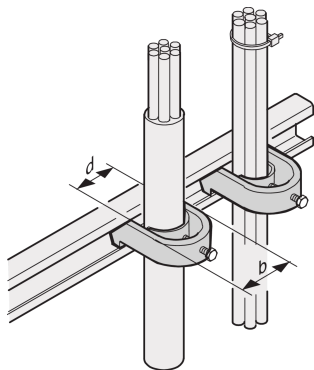

C-Rail Cable Shell, for Cable Bundle 34 ... 38 mm

KATALOGNUMMER

20114-729

C-Rails are for better cable management. Installation generally behind the 19" uprights. They are compatible with standard cable clabs.

CERTIFICERINGER

FUNKTIONER

For mounting of cables on C-profiles and cable support rails

PRODUKTEGENSKABER

Finish: Tin Plated

Pakke mængde: 10

Materiale: Stål

Produktfamilie: Varistar CP