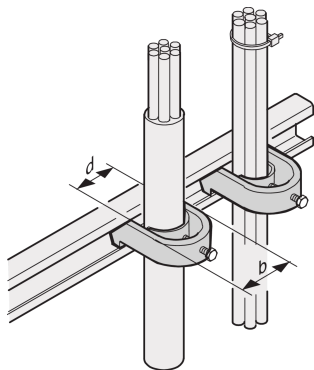

C-Rail Cable Shell, for Cable Bundle 18 ... 22 mm

KATALOGNUMMER

20118-775

C-Rails are for better cable management. Installation generally behind the 19" uprights. They are compatible with standard cable clabs.

CERTIFICERINGER

FUNKTIONER

For mounting of cables on C-profiles and cable support rails

PRODUKTEGENSKABER

Finish: Tin Plated

Pakke mængde: 10

Materiale: Stål

Produktfamilie: Varistar CP